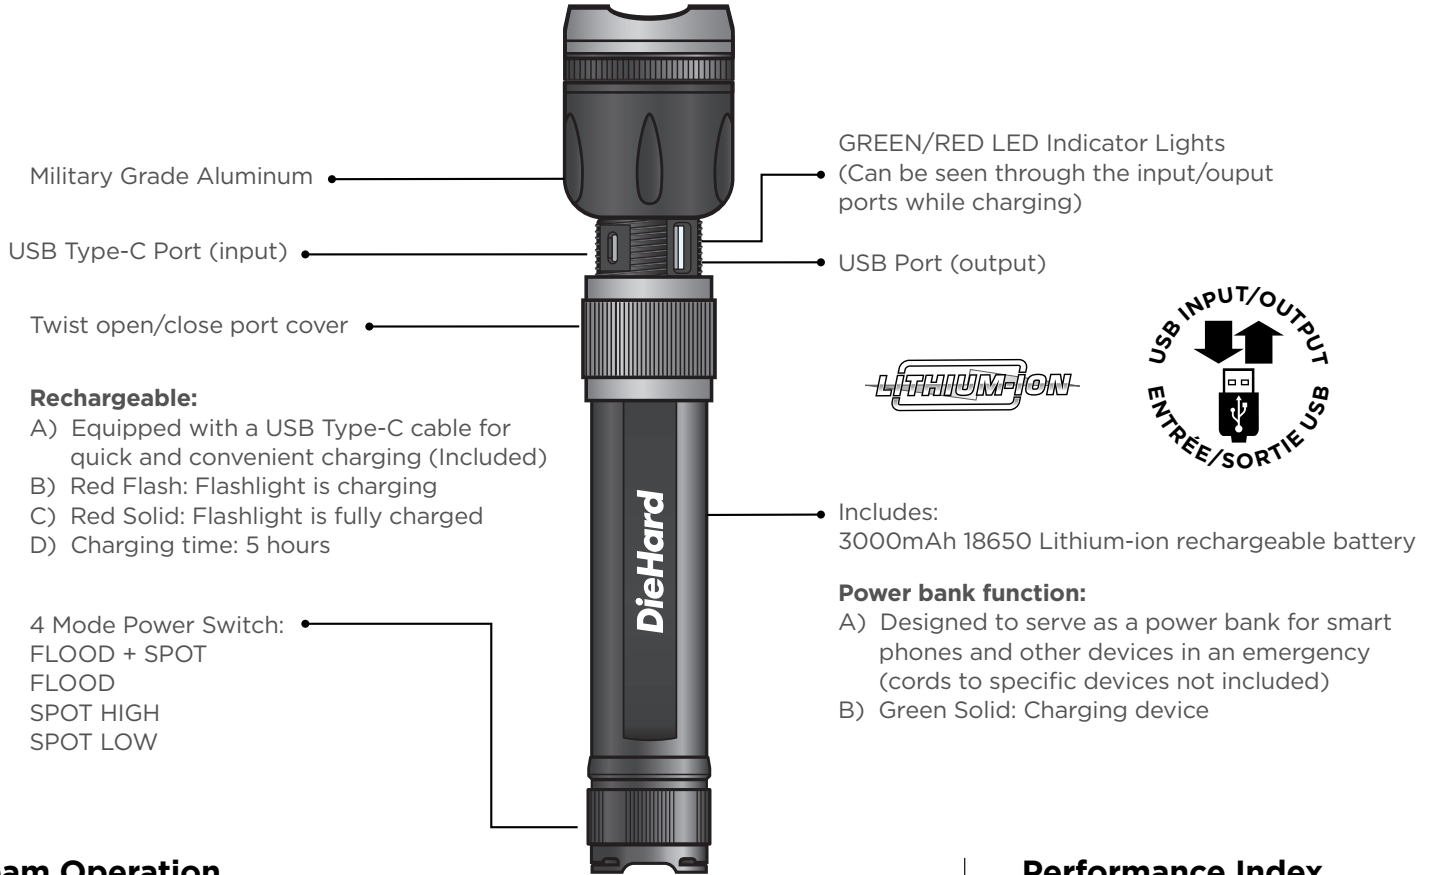

DieHard

3400 LUMEN RECHARGEABLE FLASHLIGHT + POWER BANK

Beam Operation

Note: The lighting function cannot be operated while using a USB output port for charging smartphone or other devices.

BATTERY CARE: Your product is powered by a rechargeable battery. Do not leave fully charged battery connected to charger, since this will reduce its lifetime. Leaving product in extreme cold or heat will reduce battery life. For optimal performance store product at temperatures between 59°F to 77°F. Battery performance may be reduced in temperatures well below freezing. Fully charged batteries will lose charge over time, if left unused.

BATTERY WARNING: Rechargeable battery is built-in. Do not attempt to remove or replace battery. The battery in this product is at risk of fire, explosion, or may cause chemical burns if mistreated.

Performance Index

FL1 STANDARD	FLOOD+SPOT	FLOOD	SPOT HIGH	SPOT LOW
	3400 LUMENS	1500 LUMENS	2000 LUMENS	600 LUMENS
	1h 45min	4h	4h30min	19h
	240m	70m	260m	150m
	IPX8			
	1m			

Battery Charge Options