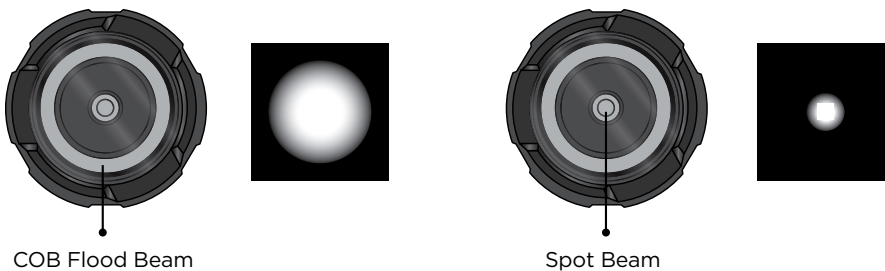

DieHard

3400 LUMEN RECHARGEABLE FLASHLIGHT + POWER BANK

Beam Operation

Note: The lighting function cannot be operated while using a USB output port for charging smartphone or other devices.

BATTERY CARE: Your product is powered by a rechargeable battery. Do not leave fully charged battery connected to charger, since this will reduce its lifetime. Leaving product in extreme cold or heat will reduce battery life. For optimal performance store product at temperatures between 59°F to 77°F. Battery performance may be reduced in temperatures well below freezing. Fully charged batteries will lose charge over time, if left unused.

FL1 STANDARD	FLOOD+SPOT	FLOOD	SPOT HIGH	SPOT LOW
	3400 LUMENS	1500 LUMENS	2000 LUMENS	600 LUMENS
	1h 45min	4h	4h30min	19h
	240m	70m	260m	150m
	IPX8			
	1m			

Battery Charge Options