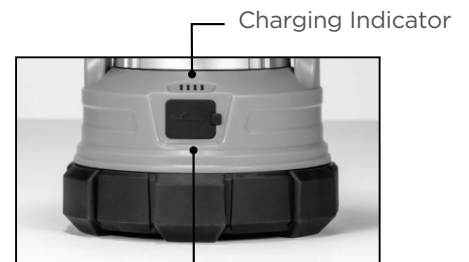

Power bank function:

Designed to serve as a power bank for smart phones and other devices in an emergency (cords to specific devices not included)