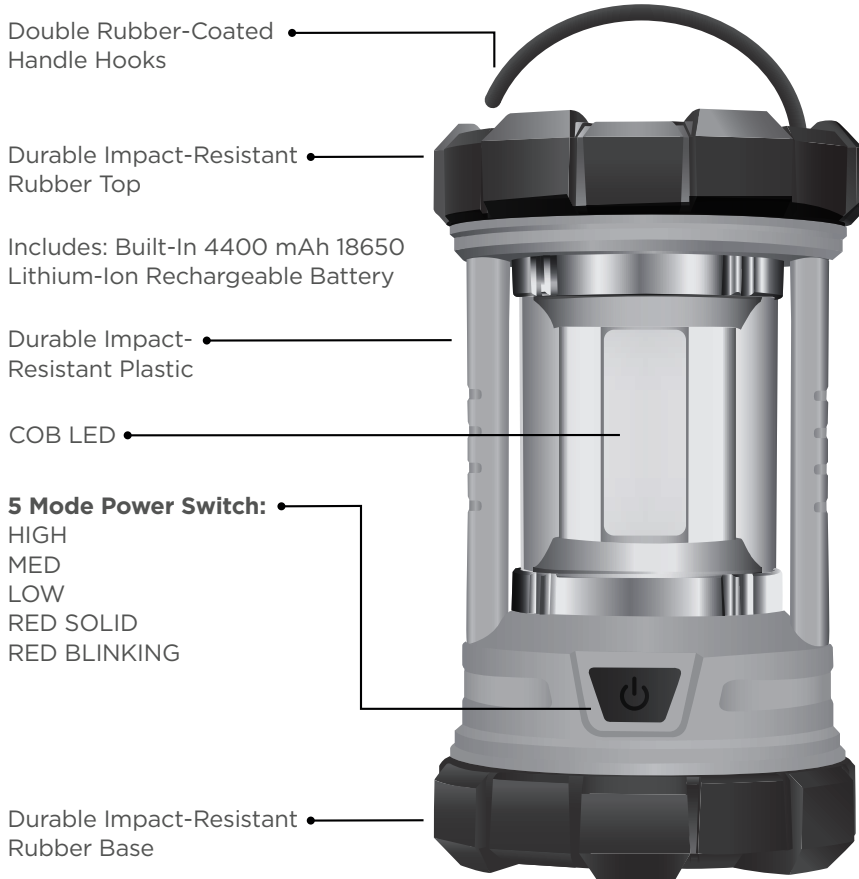

LIFE+GEAR®

ADVENTURE™ LANTERN

Lantern Parts

LI-ION RECHARGEABLE

Note: If the lantern is in any mode for more 5 seconds the lantern will reset to HIGH mode once lantern is turned off, then on again

BATTERY CARE: Your product is powered by a rechargeable battery. Do not leave fully charged battery connected to charger, since this will reduce its lifetime. Leaving product in extreme cold or heat will reduce battery life. For optimal performance store product at temperatures between 59°F to 77°F. Battery performance may be reduced in temperatures well below freezing. Fully charged batteries will lose charge over time, if left unused.

- A) Equipped with a micro USB cable for quick and convenient charging (Included)
- B) 4 Blue LED squares indicate fully charged
- C) Blue flashing: Lantern is charging.
- D) Charging time 5-6 Hours

Power bank function:

Designed to serve as a power bank for smart phones and other devices in an emergency (cords to specific devices not included)

- Charge Lantern
- Micro USB Input(Cable Included)
- Charge Your Device
- USB Output (Cable not Included)

Dessus et base en caoutchouc résistant aux chocs durables

Comprend : une batterie rechargeable au lithium-ion 4400 mAh 18650 intégrée

Plastique durable résistant aux chocs

DEL COB

5 modes

ÉLEVÉ
MOYEN
FAIBLE
VISION NOCTURNE ROUGE
CLIGNOTANT DE SÉCURITÉ ROUGE