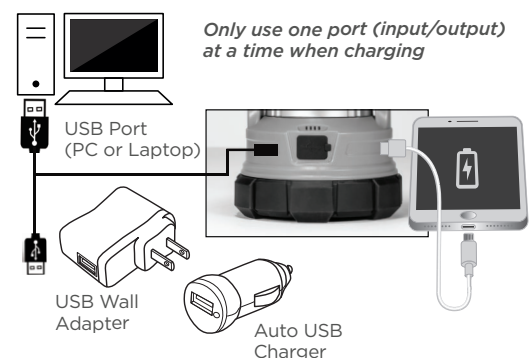

Battery Charge Options