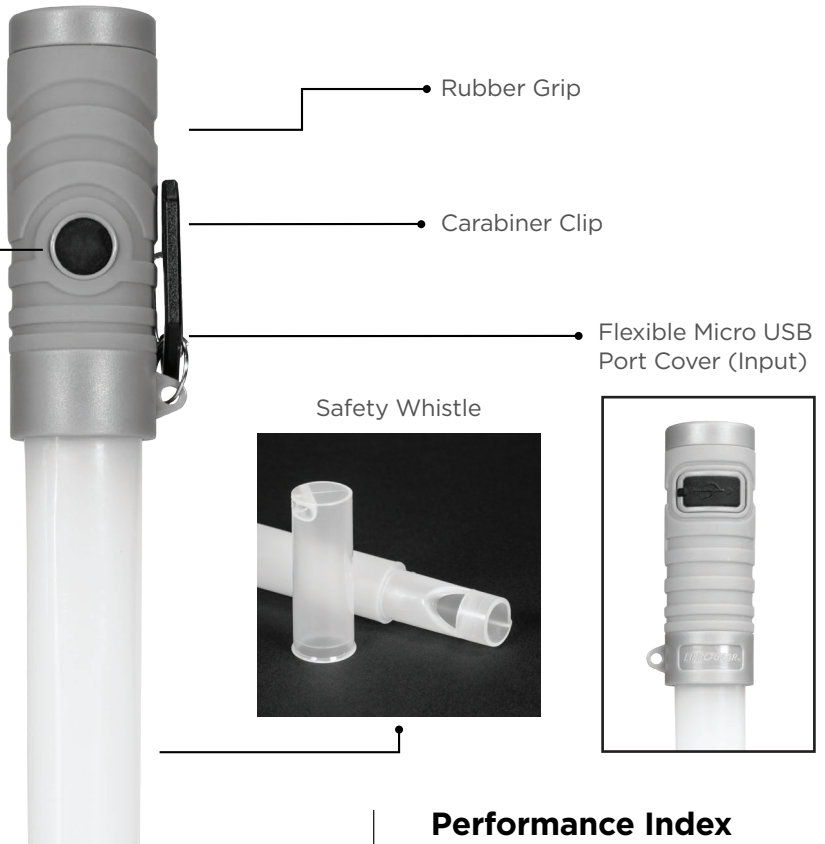

LIFE+GEAR®

RECHARGEABLE GLOW™ STICK+FLASHLIGHT

Flashlight Parts

LI-ION
RECHARGEABLE

5 Mode Power Switch:

- FLASHLIGHT
- FLASHLIGHT+ RED SAFETY FLASHER
- FLASHLIGHT+ RED SOLID
- RED SOLID GLOW STICK
- RED FLASHING GLOW STICK

Rechargeable (Input Port):

- A) Equipped with a micro USB cable for quick and convenient charging (Included)
- B) Red Flashing : Flashlight is charging
- C) Red Solid: Flashlight is fully charged
- D) Charging time: 2.5 - 3 hours

Includes:

3.7v 140mAh Lithium-ion rechargeable battery

Note: If flashlight is in any mode for more than 5 seconds the flashlight will reset to FLASHLIGHT mode once flashlight is turned off, then on again.