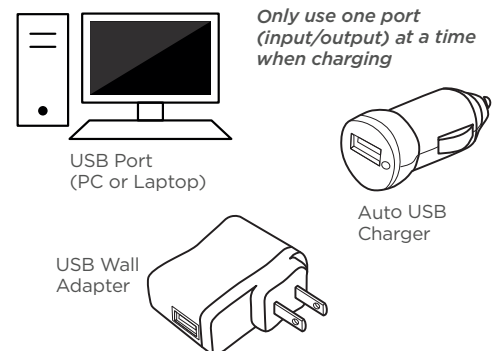

Only use one port (input/output) at a time when charging

USB Port (PC or Laptop)

Auto USB Charger

USB Wall Adapter

LIFE GEAR®

BÂTON GLOW™ RECHARGEABLE + LAMPE DE POCHE

Pièces de lampe de poche

LI-ION RECHARGEABLE