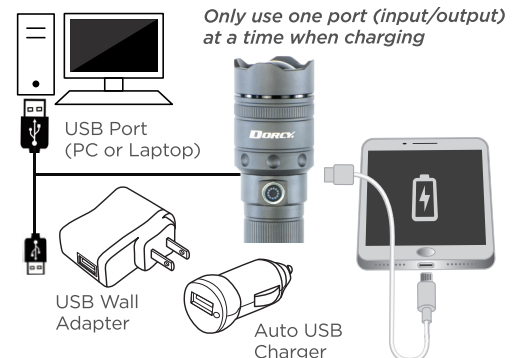

Battery Charge Options