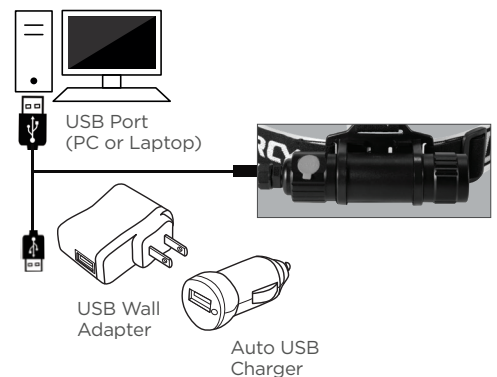

Battery Charge Options

BATTERY CARE: Your product is powered by a rechargeable battery. Do not leave fully charged battery connected to charger, since this will reduce its lifetime. Leaving product in extreme cold or heat will reduce battery life. For optimal performance store product at temperatures between 59°F to 77°F. Battery performance may be reduced in temperatures well below freezing. Fully charged batteries will lose charge over time, if left unused.

BATTERY WARNING: Rechargeable battery is built-in. Do not attempt to remove or replace battery. The battery in this product is at risk of fire, explosion, or may cause chemical burns if mistreated.