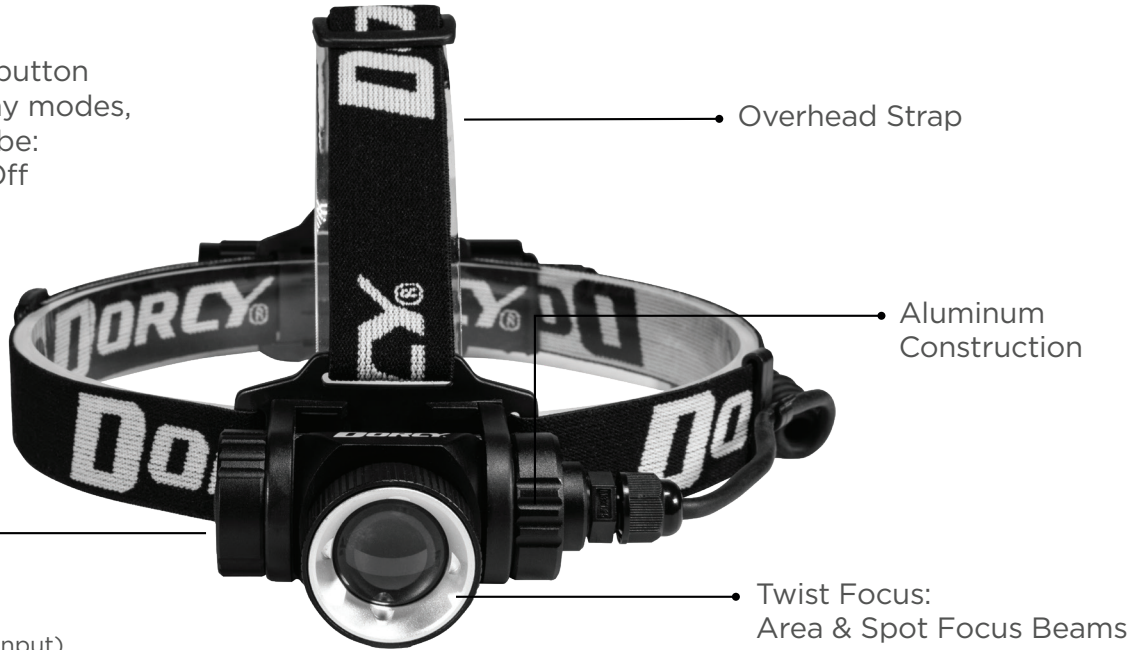

## 1000 LUMEN PRO RECHARGEABLE HEADLAMP

### Headlamp Parts

Hold down the switch button for three seconds at any modes, the lighting mode can be: 100% (HIGH) - flash - Off

4 Mode Power Switch:  
HIGH  
MEDIUM  
LOW  
OFF

**Rechargeable:**

- A) Equipped with a micro USB cable for quick and convenient charging (Included)
- B) Red Solid : Headlamp is charging
- C) Green Solid: Headlamp is fully charged
- D) Charging time: 4 hours

**Includes:**

2200 mAh polymer Rechargeable battery