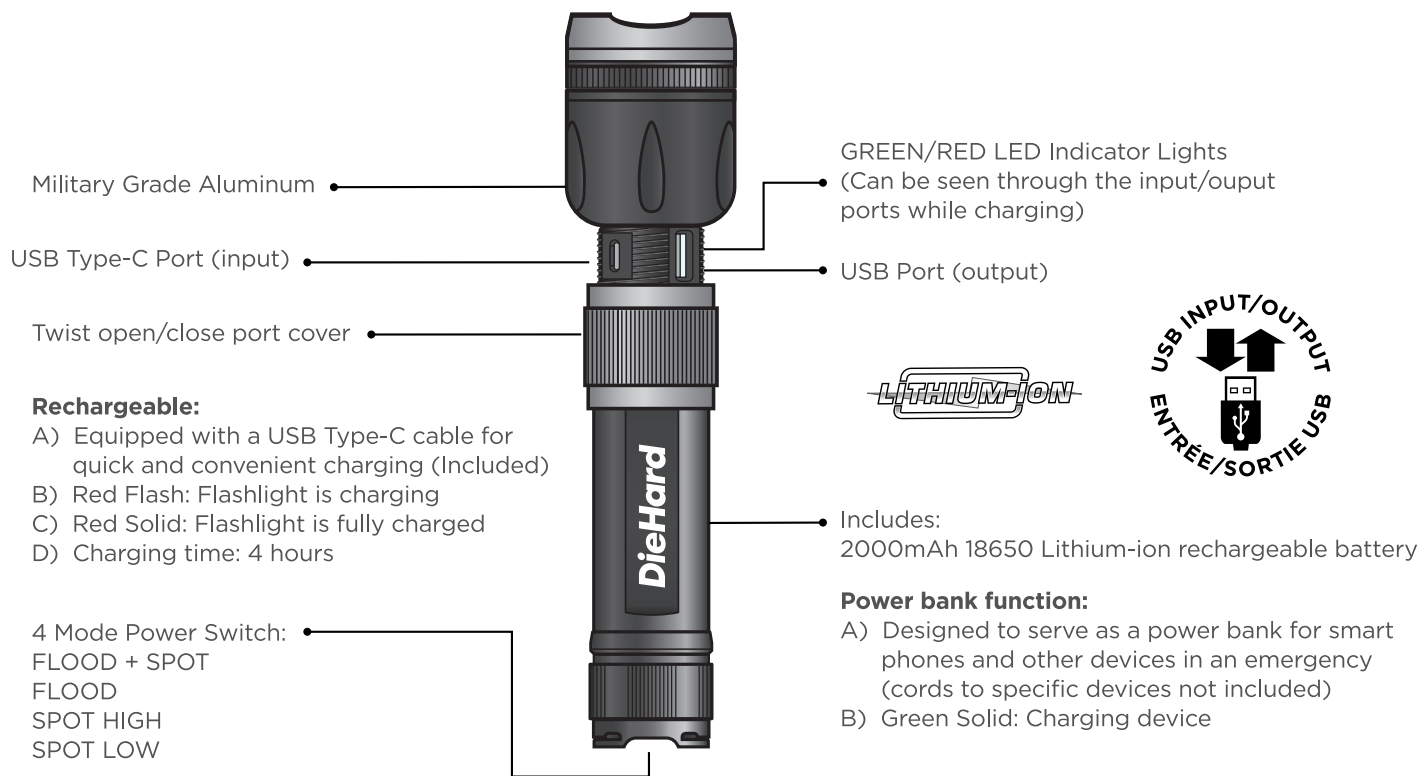

DieHard

1000 LUMEN RECHARGEABLE FLASHLIGHT + POWER BANK

Beam Operation

Note: The lighting function cannot be operated while using a USB output port for charging smartphone or other devices.

BATTERY CARE: Your product is powered by a rechargeable battery. Do not leave fully charged battery connected to charger, since this will reduce its lifetime. Leaving product in extreme cold or heat will reduce battery life. For optimal performance store product at temperatures between 59°F to 77°F. Battery performance may be reduced in temperatures well below freezing. Fully charged batteries will lose charge over time, if left unused.

BATTERY WARNING: Rechargeable battery is built-in. Do not attempt to remove or replace battery. The battery in this product is at risk of fire, explosion, or may cause chemical burns if mistreated.

Performance Index

FL1 STANDARD	FLOOD+SPOT	FLOOD	SPOT HIGH	SPOT LOW
	1000 LUMENS	700 LUMENS	450 LUMENS	125 LUMENS
	1h 45min	2h	2h 30min	6h
	145m	45m	145m	70m
	1m			

Battery Charge Options