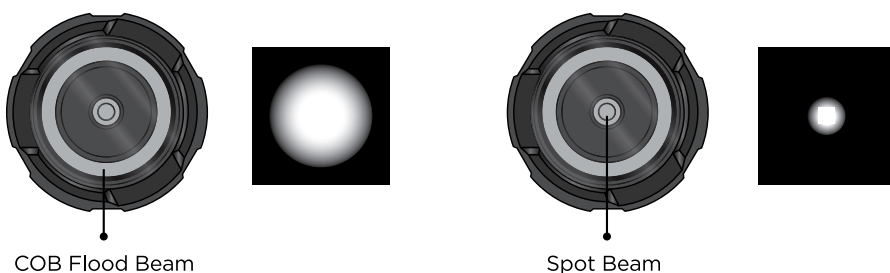

DieHard

1000 LUMEN RECHARGEABLE FLASHLIGHT + POWER BANK

Beam Operation

Note: The lighting function cannot be operated while using a USB output port for charging smartphone or other devices.

BATTERY CARE: Your product is powered by a rechargeable battery. Do not leave fully charged battery connected to charger, since this will reduce its lifetime. Leaving product in extreme cold or heat will reduce battery life. For optimal performance store product at temperatures between 59°F to 77°F. Battery performance may be reduced in temperatures well below freezing. Fully charged batteries will lose charge over time, if left unused.

FL1 STANDARD	FLOOD+SPOT	FLOOD	SPOT HIGH	SPOT LOW
	1000 LUMENS	700 LUMENS	450 LUMENS	125 LUMENS
	1h 45min	2h	2h 30min	6h
	145m	45m	145m	70m
	1m			

Battery Charge Options